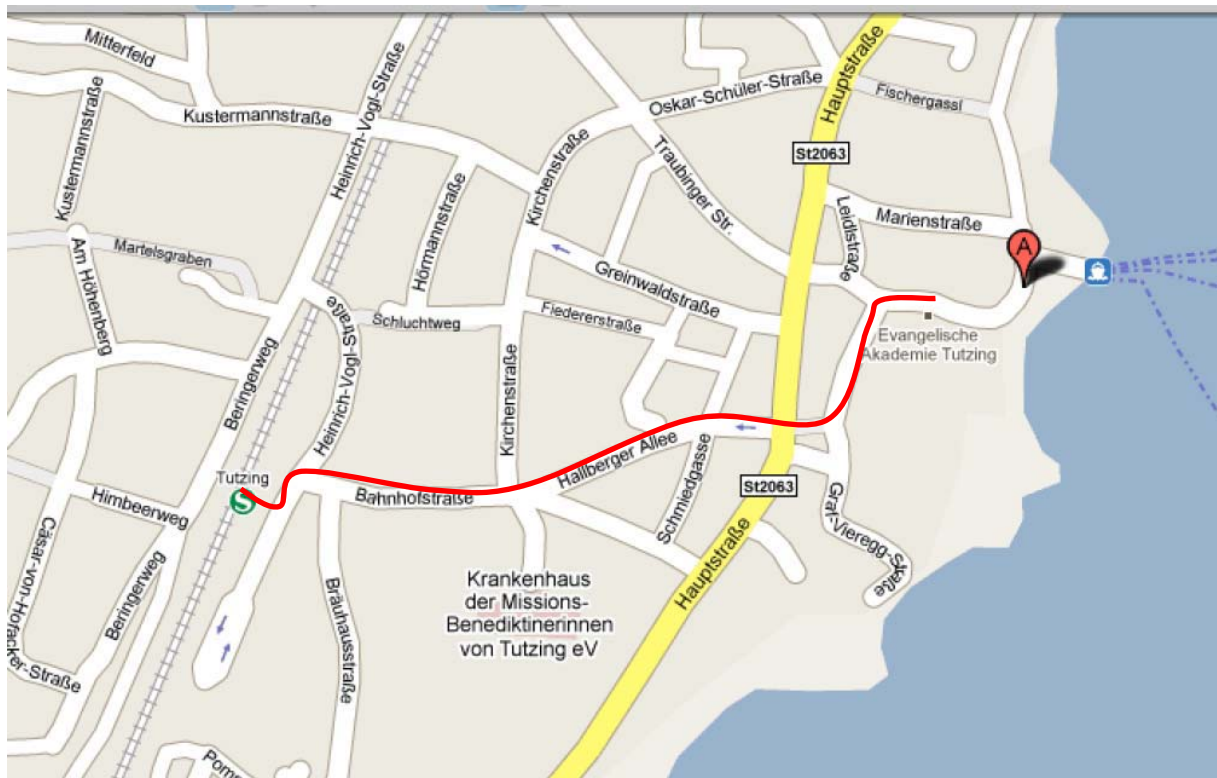

### From Munich airport to Tutzing train station:

**Alternative 1:** Line S1 (direction München Ostbahnhof) to München Laim, then change to S6 (direction Tutzing).

**Alternative 2:** Line S8 (direction Herrsching) to München Pasing. In Pasing change either to S6 (direction Tutzing) or Deutsche Bahn RB (direction Garmisch-Partenkirchen / Mittenwald).  
In any case **get off the train in Tutzing train station.**

### From Munich central station to Tutzing train station:

**Alternative 1:** Line S6 (direction Tutzing).

**Alternative 2:** Deutsche Bahn RB (direction Garmisch/Kochel).

**Important:** If you arrive by train via Mannheim/Augsburg you should directly change at **München Pasing** (taking S6 or the RB of Deutsche Bahn, see alternatives 1&2).

### From Tutzing train station:

It's just a 10 minutes walk, see map below.